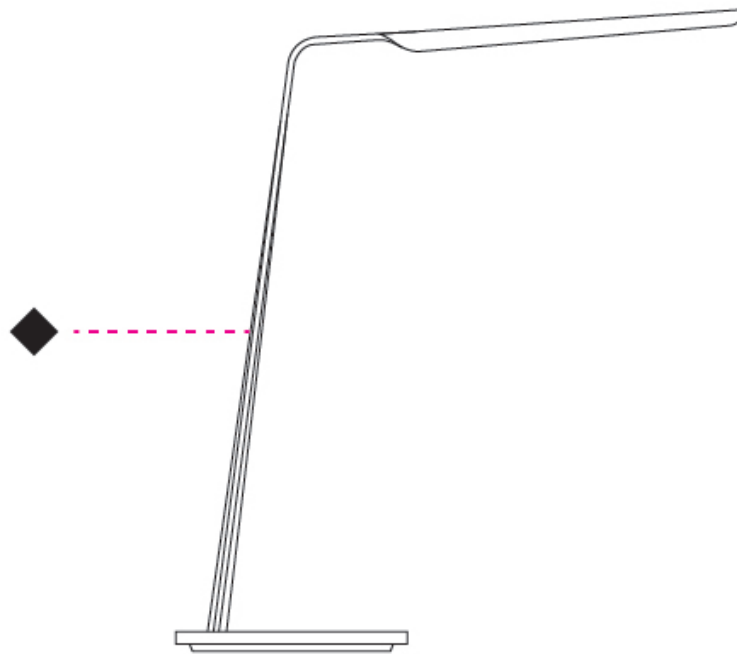

SWAN PORTABLE

D74008-

PROJECT

TYPE

SPECIFIER

QUANTITY

DATE

D