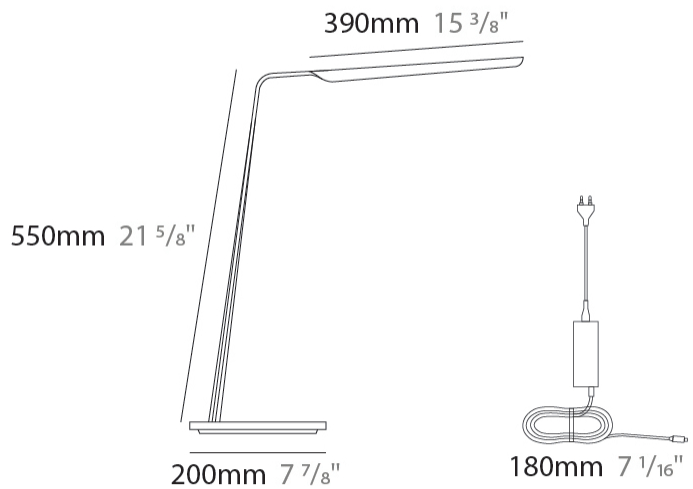

PROJECT
TYPE
SPECIFIER
QUANTITY
DATE

SWAN PORTABLE

D74008- -

base number   Color   Finish
Temperature   Options

1. To build a product code in our configurator select the specify button on the base model # product page
2. To build a manual product code on this datasheet choose from the options listed below in blue font and add the suffix to the base model #

GENERAL

Series: Swan
Brand: Tunto
Division: Design
Mounting Type: Portable
Mounting Location: Table
Subcategory: Table

PHYSICAL

Shape: Abstract
Length (mm): 390
Length (in): 15 ³/₈
Height (mm): 550
Height (in): 21 ⁵/₈
Light Distribution: Direct
Fixture Finish: WAL / ASH / OAK / BLK / WHI
Fixture Material: Wood
Cable Details: 180mm / 70.87" cord and plug

ELECTRICAL

Lamp Type: LED
Input Wattage (W): 20
Dimming: Touch Dimming
Driver Location: Inline Transformer Plug
Input Voltage (V): 120

LED

Color Temperature (°K): 2700 / 3000
Max. Delivered Lumen (lm): 660 - 1090
CRI: >93 CRI
Lamp Life (hrs): 50000

OPTICAL

RATINGS AND CERTIFICATIONS

Certified By: Certified for North American Standards
IP rating: IP20